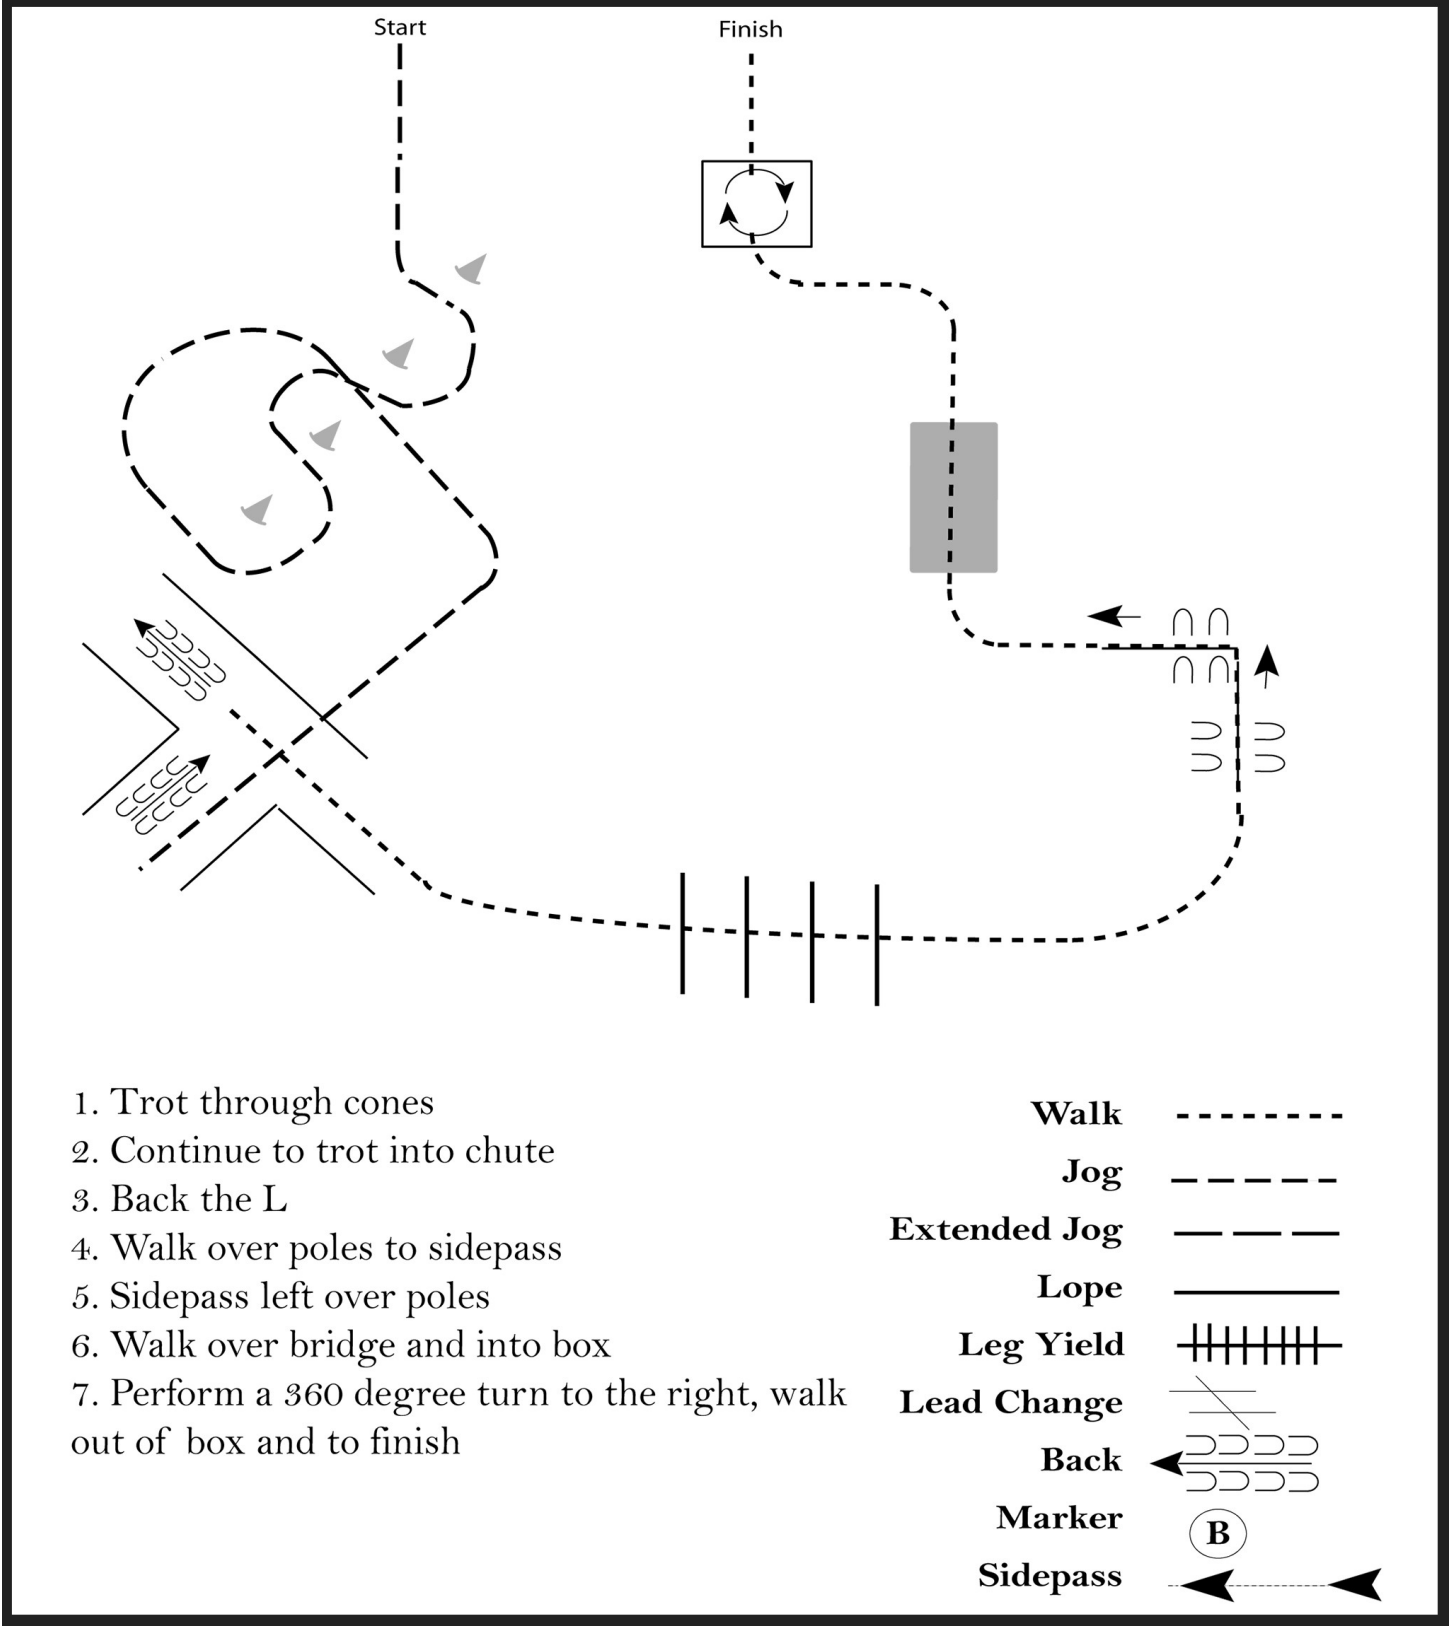

Silver Sands Bridle Club

WJ and In Hand Trail

Show Date: 05-14-2022

www.HorseShowPatterns.com

www.HorseShowPatterns.com

1. Trot through cones
2. Continue to trot into chute
3. Back the L
4. Walk over poles to sidepass
5. Sidepass left over poles
6. Walk over bridge and into box
7. Perform a 360 degree turn to the right, walk out of box and to finish

Walk	-----
Jog	- - - - -
Extended Jog	- - - - -
Lope	—————
Leg Yield	
Lead Change	///
Back	←←←
Marker	(B)
Sidepass	←←←

[T/1-3]

Pattern Provided by:

Jennifer Sawyer, Judge

Silver Sands Bridle Club

WJL Trail (Open/Ranch/Junior/Senior)

Show Date: 05-14-2022

www.HorseShowPatterns.com

www.HorseShowPatterns.com

Be ready at start

1. Work gate with the left hand.
2. Jog through cones
3. Lope right lead into chute
4. Back the L
5. Jog over poles to sidepass
6. Sidepass left over poles
7. Walk over bridge and into box
8. Perform a 360 degree turn to the right, walk out of box and to finish

Walk	-----
Jog	- - - - -
Extended Jog	— — — —
Lope	————
Leg Yield	
Lead Change	— / —
Back	← U U U U
Marker	⊙ B
Sidepass	←-----→

[T/1-2]

Pattern Provided by:

Jennifer Sawyer, Judge