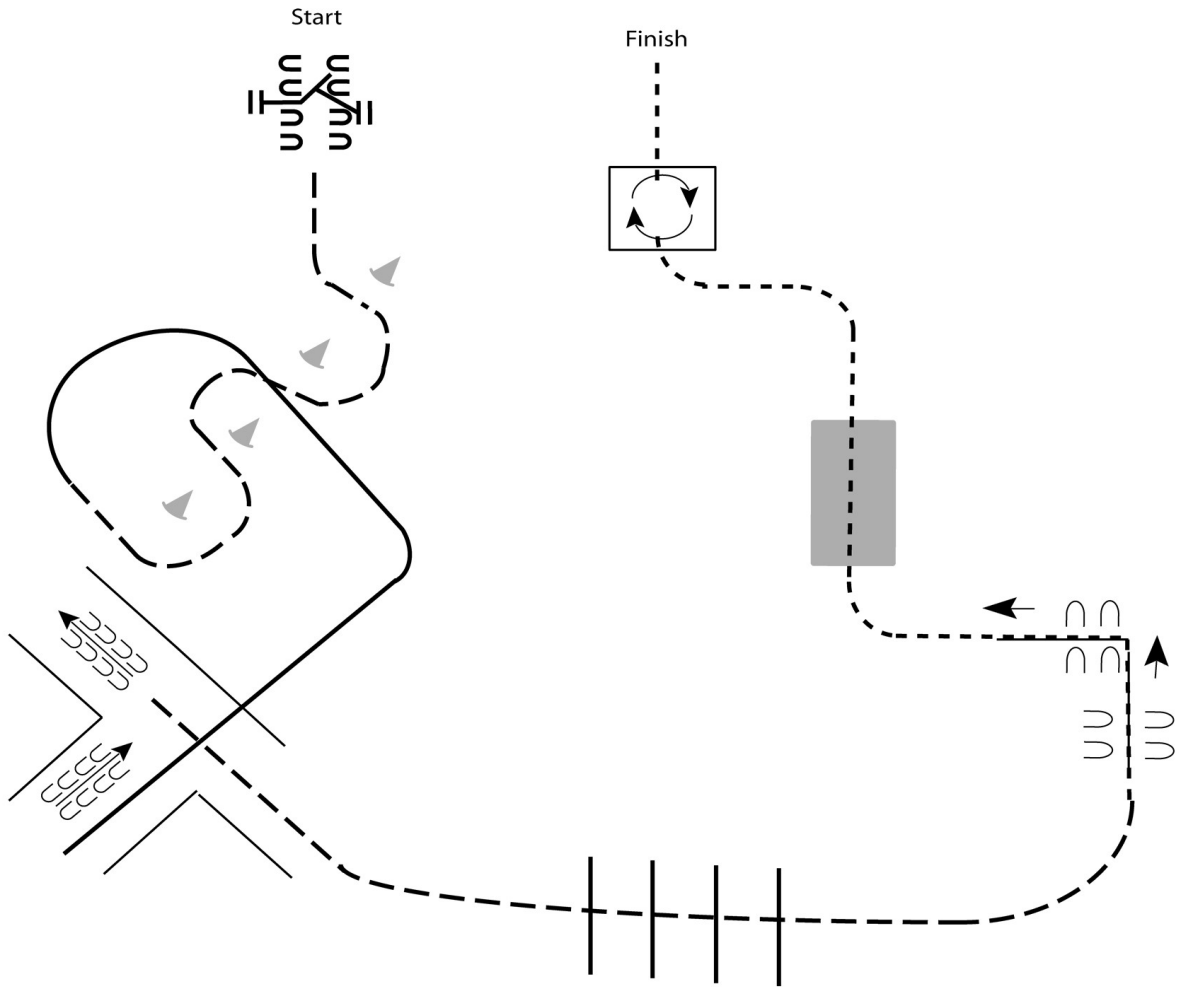

Silver Sands Bridle Club

WJ and In Hand Trail

Show Date: 05-14-2022

www.HorseShowPatterns.com

www.HorseShowPatterns.com

1. Trot through cones
2. Continue to trot into chute
3. Back the L
4. Walk over poles to sidepass
5. Sidepass left over poles
6. Walk over bridge and into box
7. Perform a 360 degree turn to the right, walk out of box and to finish

Walk	-----
Jog	- - - - -
Extended Jog	- - - - -
Lope	—————
Leg Yield	
Lead Change	///
Back	←←←
Marker	(B)
Sidepass	←←←

[T/1-3]

Pattern Provided by:

Jennifer Sawyer, Judge

Silver Sands Bridle Club

WJL Trail (Open/Ranch/Junior/Senior)

Show Date: 05-14-2022

www.HorseShowPatterns.com

www.HorseShowPatterns.com

Be ready at start

1. Work gate with the left hand.
2. Jog through cones
3. Lope right lead into chute
4. Back the L
5. Jog over poles to sidepass
6. Sidepass left over poles
7. Walk over bridge and into box
8. Perform a 360 degree turn to the right, walk out of box and to finish

Walk	-----
Jog	- - - - -
Extended Jog	— — — —
Lope	————
Leg Yield	
Lead Change	— / —
Back	← U U U U
Marker	⊙ B
Sidepass	←-----→

[T/1-2]

Pattern Provided by:

Jennifer Sawyer, Judge