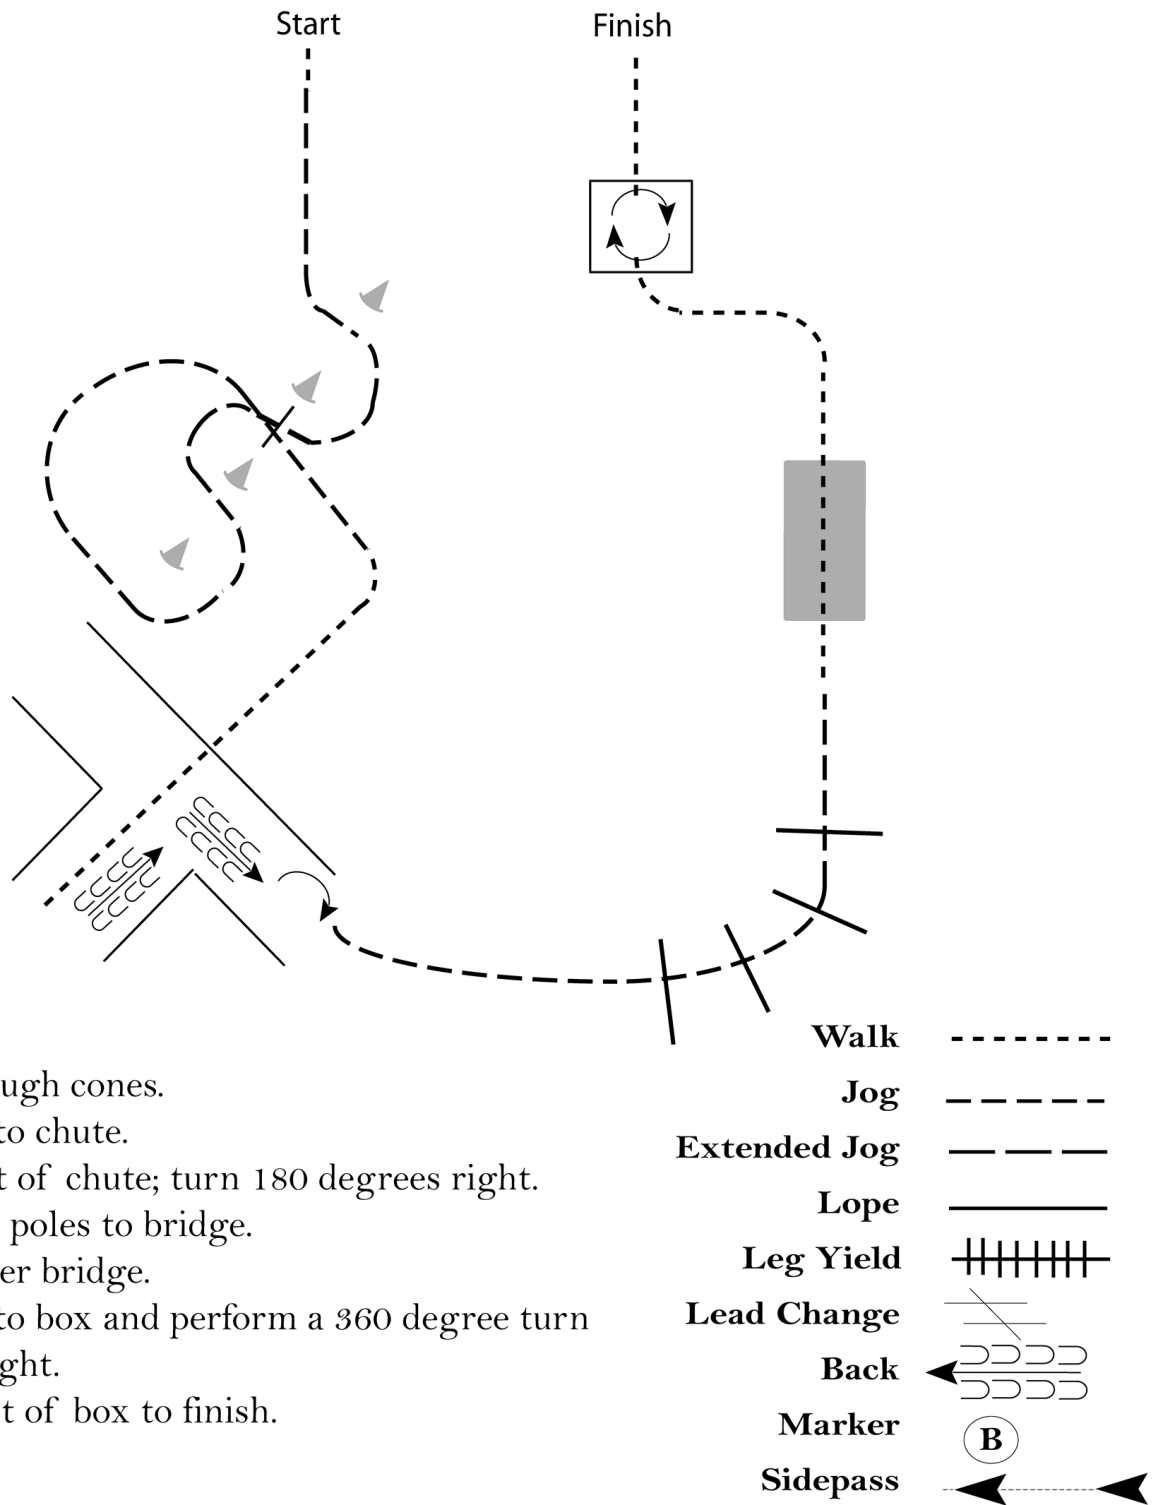

Silver Sands Western Pleasure Show

Trail WJ

Show Date: 11-14-2021

www.HorseShowPatterns.com

www.HorseShowPatterns.com

1. Jog through cones.
2. Walk into chute.
3. Back out of chute; turn 180 degrees right.
4. Jog over poles to bridge.
5. Walk over bridge.
6. Walk into box and perform a 360 degree turn to the right.
7. Walk out of box to finish.

Walk
Jog	-----
Extended Jog	- - - - -
Lope	—————
Leg Yield	
Lead Change	///
Back	←←←
Marker	ⓑ
Sidepass	←←←

[T/WT-6]

Pattern Provided by:
Susan Bragg

Silver Sands Western Pleasure Show

Trail WJL

Show Date: 11-14-2021

1. Walk to and work gate.
2. Jog through cones and into chute.
3. Back the L.
4. Lope on the left lead to bridge.
5. Walk over bridge and elevated poles.
6. Walk into box and perform a 360 degree turn to the right.
7. Walk out of box and over elevated poles to finish.

Walk	-----
Jog	- - - - -
Extended Jog	- - - - -
Lope	—————
Leg Yield	
Lead Change	— / —
Back	← ← ← ← ←
Marker	Ⓚ
Sidepass	←-----→

[T/1-4]

Pattern Provided by:

Susan Bragg