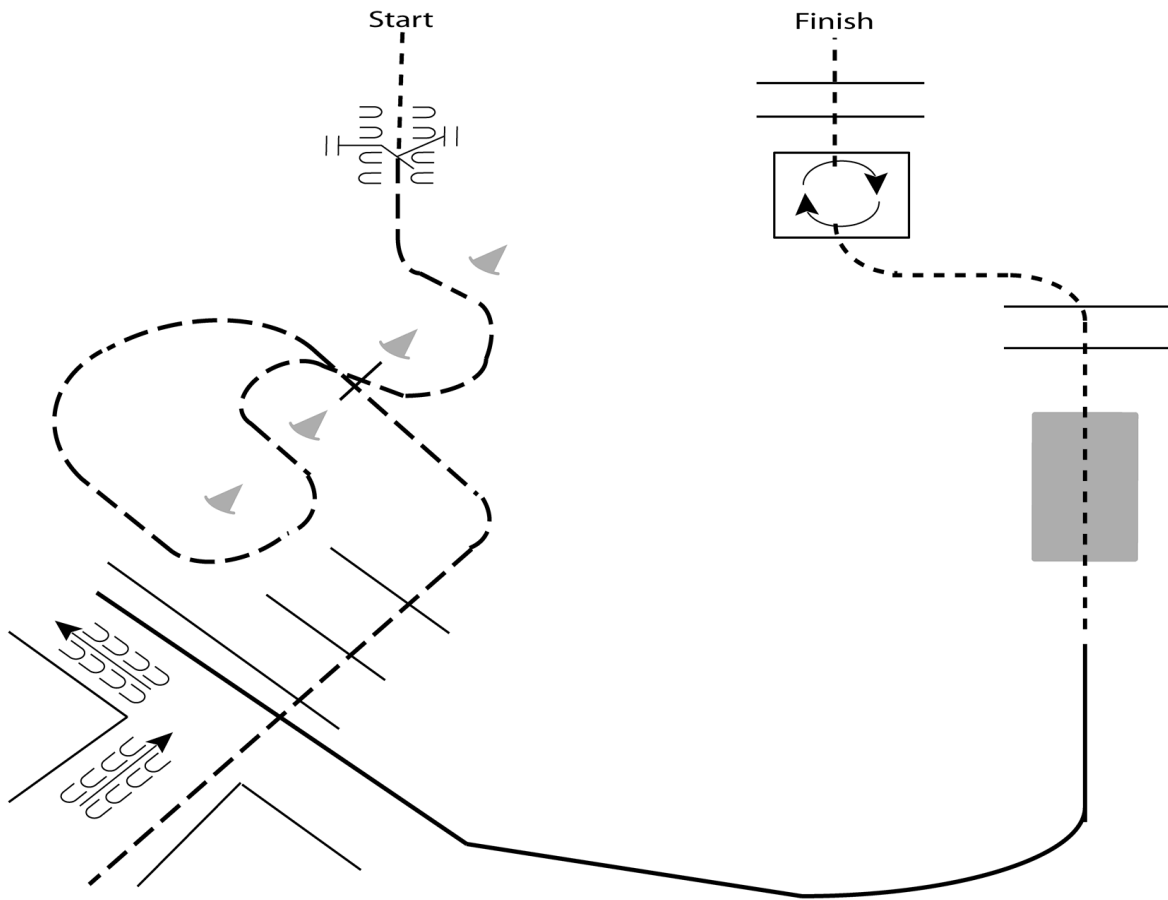

Silver Sands Western Pleasure Show

Trail WJ

Show Date: 11-14-2021

www.HorseShowPatterns.com

www.HorseShowPatterns.com

1. Jog through cones.
2. Walk into chute.
3. Back out of chute; turn 180 degrees right.
4. Jog over poles to bridge.
5. Walk over bridge.
6. Walk into box and perform a 360 degree turn to the right.
7. Walk out of box to finish.

Walk
Jog	-----
Extended Jog	- - - - -
Lope	—————
Leg Yield	
Lead Change	///
Back	←←←
Marker	ⓑ
Sidepass	←←←

[T/WT-6]

Pattern Provided by:
Susan Bragg

Silver Sands Western Pleasure Show

Trail WJL

Show Date: 11-14-2021

1. Walk to and work gate.
2. Jog through cones and into chute.
3. Back the L.
4. Lope on the left lead to bridge.
5. Walk over bridge and elevated poles.
6. Walk into box and perform a 360 degree turn to the right.
7. Walk out of box and over elevated poles to finish.

Walk	-----
Jog	- - - - -
Extended Jog	- - - - -
Lope	—————
Leg Yield	
Lead Change	— / —
Back	← ← ← ← ←
Marker	Ⓚ
Sidepass	←-----→

[T/1-4]

Pattern Provided by:

Susan Bragg